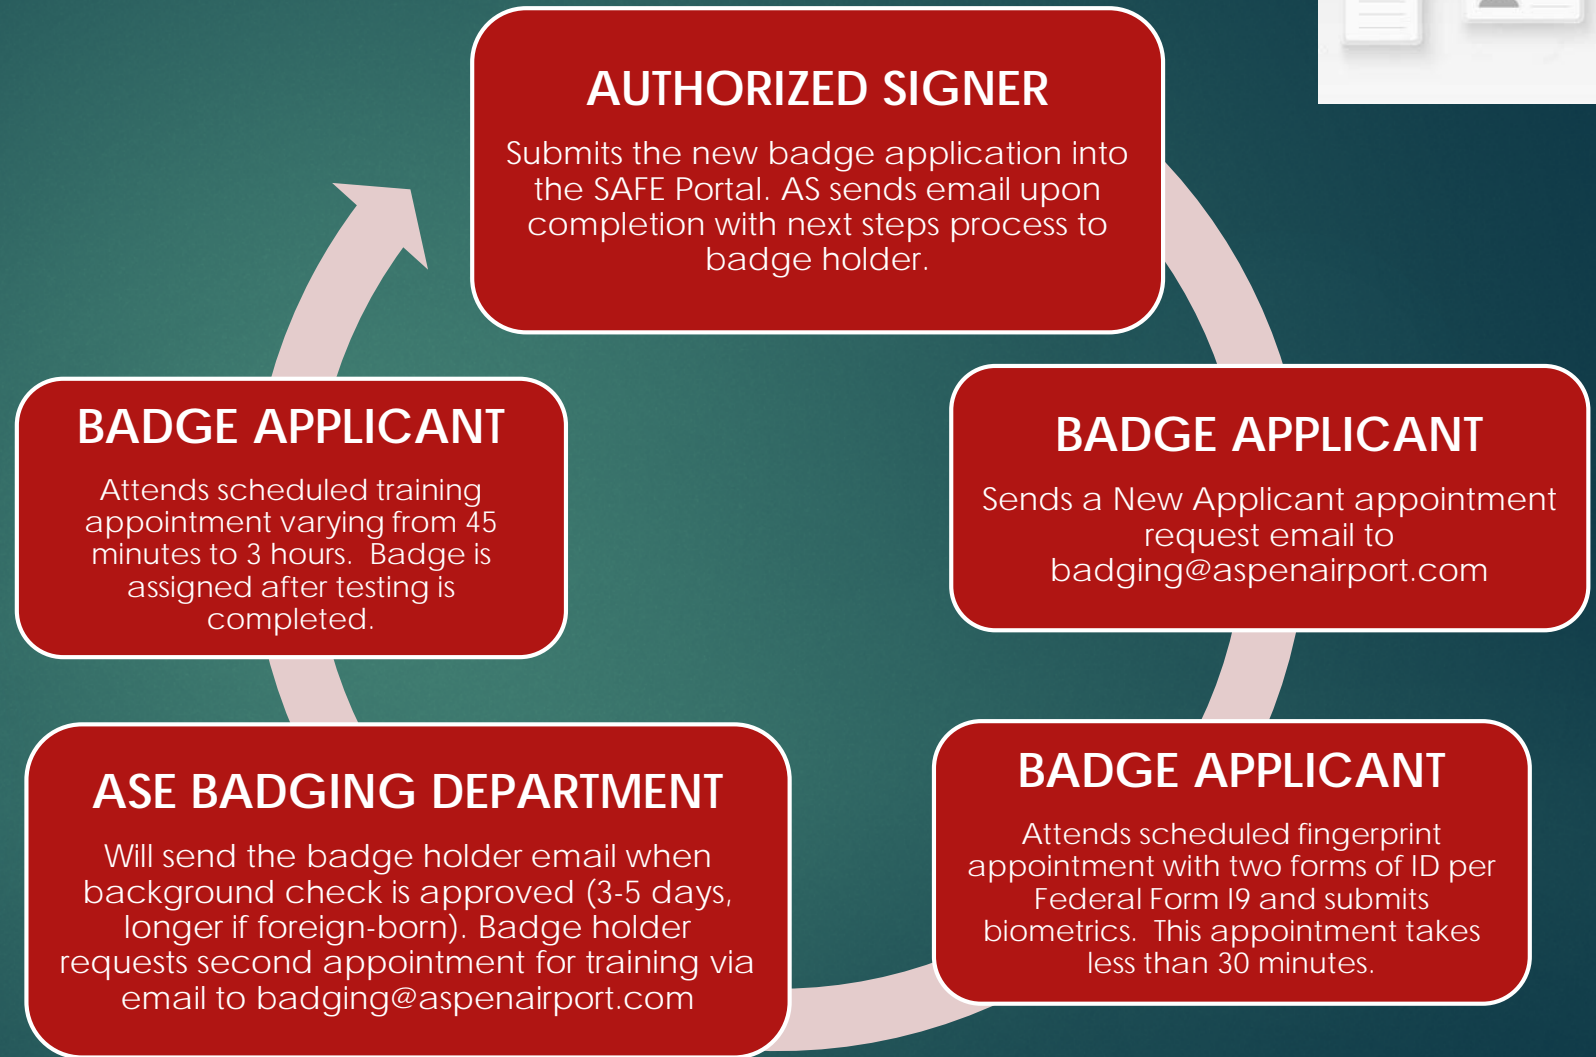

NEW BADGE APPLICATION PROCESS

Please follow the step-by-step guide to applying for a new badge.

Have questions? Check with the designated Authorized Signer of your Company.

BADGE RENEWAL PROCESS

Please follow the step-by-step guide to renewing your ASE badge.