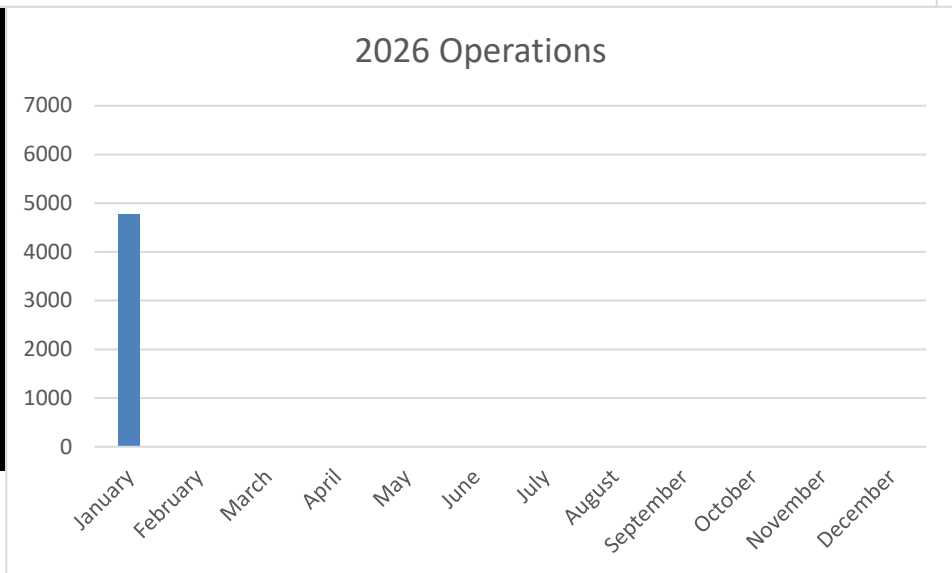

2026 Operational Daily			
	COM	Others	Total
1/1/2026	74	89	163
1/2/2026	77	39	116
1/3/2026	59	235	294
1/4/2026	44	180	224
1/5/2026	74	55	129
1/6/2026	62	131	193
1/7/2026	57	103	160
1/8/2026	59	11	70
1/9/2026	68	48	116
1/10/2026	65	123	188
1/11/2026	65	99	164
1/12/2026	63	69	132
1/13/2026	55	66	121
1/14/2026	57	98	155
1/15/2026	65	91	156
1/16/2026	64	69	133
1/17/2026	66	77	143
1/18/2026	64	93	157
1/19/2026	64	183	247
1/20/2026	57	96	153
1/21/2026	63	106	169
1/22/2026	64	121	185
1/23/2026	49	49	98
1/24/2026	36	20	56
1/25/2026	42	67	109
1/26/2026	44	129	173
1/27/2026	54	85	139
1/28/2026	58	109	167
1/29/2026	63	82	145
1/30/2026	62	121	183
1/31/2026	61	74	135
TOTAL	1855	2918	4773

2026 MTD	
January	4773
February	
March	
April	
May	
June	
July	
August	
September	
October	
November	
December	

*** Data pulled from FAA Air Traffic Activity Data System (ATADS)