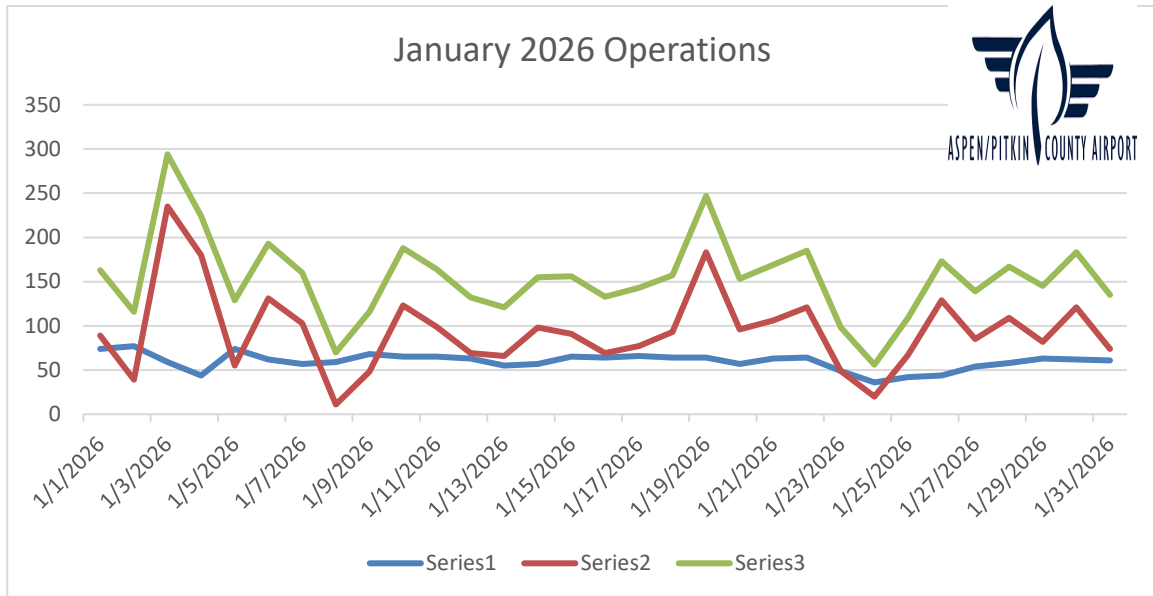

2026 Operational Daily			
	COM	Others	Total
1/1/2026	74	89	163
1/2/2026	77	39	116
1/3/2026	59	235	294
1/4/2026	44	180	224
1/5/2026	74	55	129
1/6/2026	62	131	193
1/7/2026	57	103	160
1/8/2026	59	11	70
1/9/2026	68	48	116
1/10/2026	65	123	188
1/11/2026	65	99	164
1/12/2026	63	69	132
1/13/2026	55	66	121
1/14/2026	57	98	155
1/15/2026	65	91	156
1/16/2026	64	69	133
1/17/2026	66	77	143
1/18/2026	64	93	157
1/19/2026	64	183	247
1/20/2026	57	96	153
1/21/2026	63	106	169
1/22/2026	64	121	185
1/23/2026	49	49	98
1/24/2026	36	20	56
1/25/2026	42	67	109
1/26/2026	44	129	173
1/27/2026	54	85	139
1/28/2026	58	109	167
1/29/2026	63	82	145
1/30/2026	62	121	183
1/31/2026	61	74	135
TOTAL	1855	2918	4773

2026 MTD	
January	4773
February	
March	
April	
May	
June	
July	
August	
September	
October	
November	
December	

*** Data pulled from FAA Air Traffic Activity Data System (ATADS)