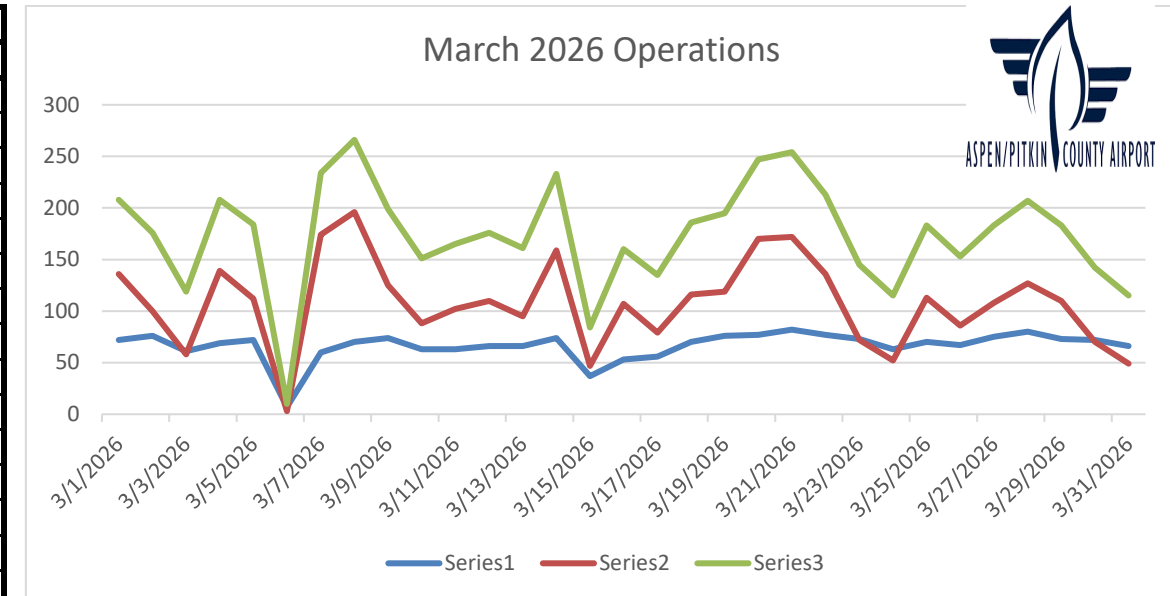

2026 Operational Daily			
	COM	Others	Total
3/1/2026	72	136	208
3/2/2026	76	100	176
3/3/2026	61	58	119
3/4/2026	69	139	208
3/5/2026	72	112	184
3/6/2026	7	3	10
3/7/2026	60	174	234
3/8/2026	70	196	266
3/9/2026	74	125	199
3/10/2026	63	88	151
3/11/2026	63	102	165
3/12/2026	66	110	176
3/13/2026	66	95	161
3/14/2026	74	159	233
3/15/2026	37	47	84
3/16/2026	53	107	160
3/17/2026	56	79	135
3/18/2026	70	116	186
3/19/2026	76	119	195
3/20/2026	77	170	247
3/21/2026	82	172	254
3/22/2026	77	136	213
3/23/2026	73	72	145
3/24/2026	63	52	115
3/25/2026	70	113	183
3/26/2026	67	86	153
3/27/2026	75	108	183
3/28/2026	80	127	207
3/29/2026	73	110	183
3/30/2026	72	70	142
3/31/2026	66	49	115
TOTAL	2060	3330	5390

2026 MTD	
January	4773
February	4530
March	5390
April	
May	
June	
July	
August	
September	
October	
November	
December	

*** Data pulled from FAA Air Traffic Activity Data System (ATADS)